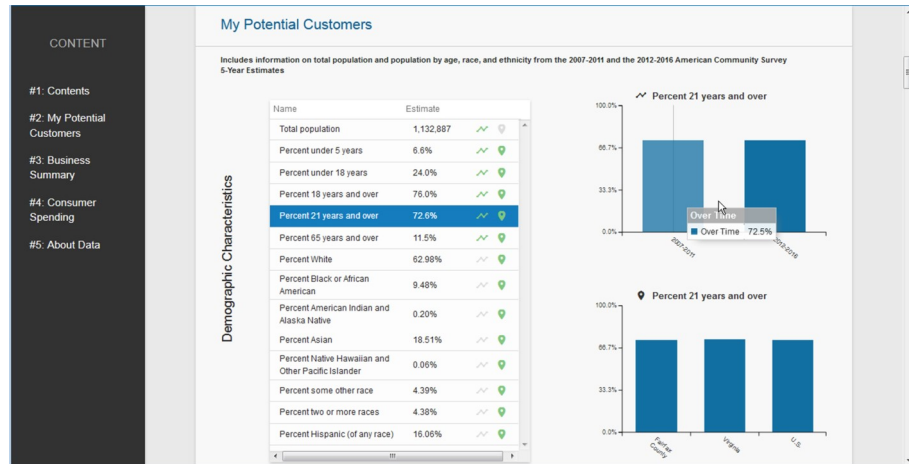

Geographic Areas Covered

Demographic and Consumer Spending data are shown at the State, County, City/Town ("Place"), ZIP Code, and Census Tract levels.

Economic and workforce data are shown at the State, County, and City/Town ("Place") levels. Trade data are shown at the State level.

Users can browse data for every county in the U.S.; previous editions limited the number of geographic areas viewable on the map to 1,000.

Interactive Report

Fully **interactive, customizable, printable, and downloadable** report with direct access to specific sections via a Content panel. The charts in each section are interactive too and users can select which variable to graph via the icons next to the variable.

The Local Business Profile Report provide access to the **Margins of Error (MoEs)** for the demographic data.