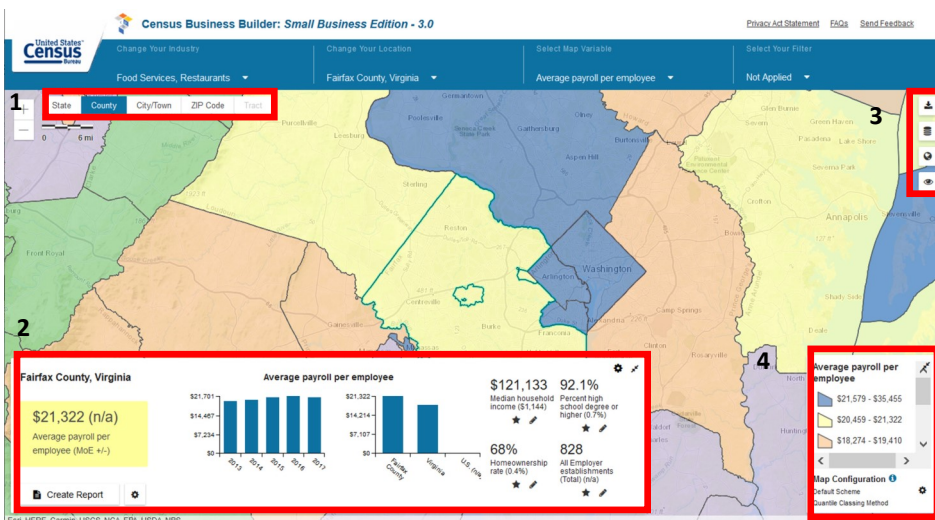

Census Business Builder: Small Business Edition (CBB: SBE) v3.0

Small Business Edition

CBB: SBE at a Glance

Census Business Builder: Small Business Edition provides easy access to information about potential customers and similar businesses for those starting or planning a business. The data are presented in a map-based interface that is accessed in four simple steps.

CBB: SBE leverages Esri's **ArcGIS** platform and is the first U.S. Census Bureau data tool released on the **cloud**. The tool dynamically combines Census geography and data through an API to deliver updated content to the user.

Map Features

1. Geographic Levels: View data on map by type of geography. Zoom in to select greyed out geographic levels.
2. Dashboard: Customize dashboard to show/hide time series and geo comparison charts and other variables. Create report for the selected industry and geographic area.
3. Map Buttons: Download data to CSV, Excel, or Shapefile. Add Reference Layers via a Gallery or an uploaded Shapefile or Map Service. Change the basemap from Topographic to Imagery or Dark. Change Data Transparency.
4. Customize Map: Change the map color scheme from 5-color to 3- or 2-color options. Change the map classing method from Quantile to Equal Intervals.

Economic and workforce data are shown at the State, County, and City/Town ("Place") levels. Trade data are shown at the State level.

Users can browse data for every county in the U.S.; previous editions limited the number of geographic areas viewable on the map to 1,000.