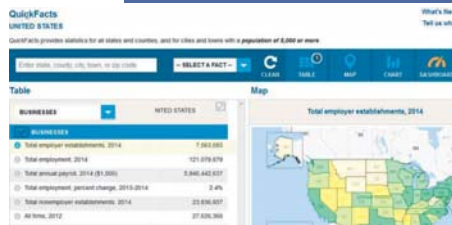

QuickFacts

QuickFacts presents key demographic and business data across multiple Census programs. The user can view the data for a state, county, city/town, or ZIP Code in a simple table, chart, or map display, and can download and share the data with their colleagues.

[census.gov/quickfacts/](https://www.census.gov/quickfacts/)

USA Trade Online

USA Trade Online is a dynamic data tool that gives users access to current and cumulative U.S. export and import data. With multiple data sets and capabilities, it can assist different types of customers from a wide range of industries and fields. usatrade.census.gov/