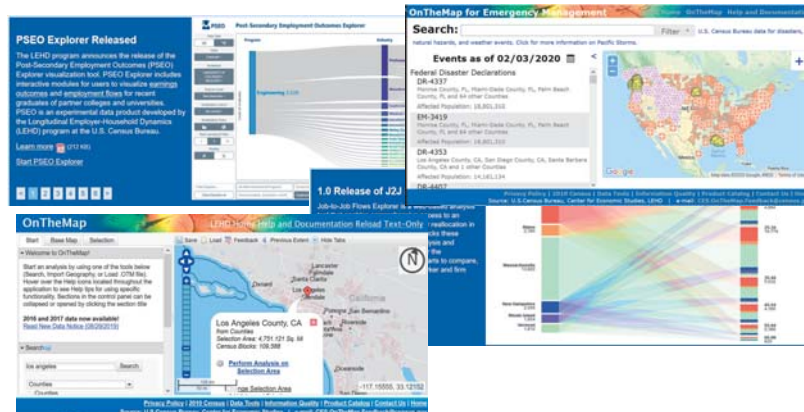

Data.Census.gov

Data.census.gov is the primary platform for accessing data and digital content from the U.S. Census Bureau. Data users of all skill levels use data.census.gov to search billions of ACS and other Census Bureau statistics in a customer-driven experience. The site allows you to drill down to some of the most detailed topics/geographies, download data files, and create customized maps. <https://data.census.gov>